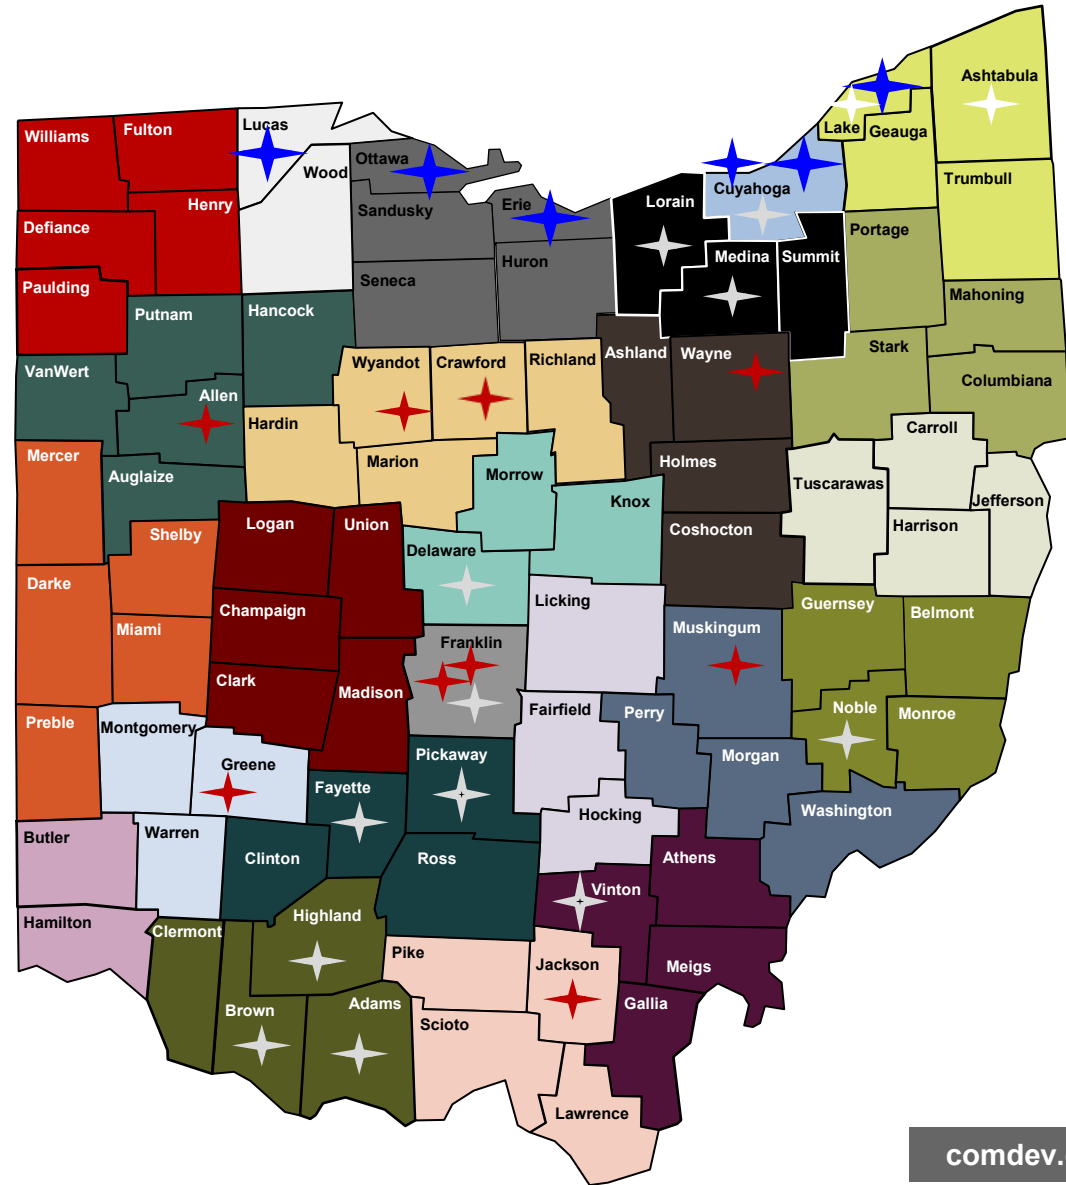

Community Development Staffing Map

State CD Staff

- Tom Blaine, Wooster
- Nancy Bowen, Lima
- David Civittolo, Columbus
- Ken Martin, Columbus
- Myra Moss, Muskingum
- Becky Nesbitt, Jackson
- Brian Raison, Greene
- Eric Romich, Wyandot
- Jerry Thomas, Crawford

County CD Staff

- Godwin Apaliyah, Fayette County
- Vacant, Highland County
- Beth Bollas, Lake County
- Stacie Burbage, Franklin County
- Jessica Burns, Vinton County
- Kenzie Johnston, Delaware County
- James Morris, Brown County
- Amanda Osborne, Cuyahoga County
- Richard Purdin, Adams County
- Gwynn Stewart, Noble County
- Meghan Thoreau, Pickaway County
- Julie Wayman, Ashtabula County
- Kyle White, Lorain County/Medina County

Sea Grant Staff

- Jill Bartolotta, Lake County
- Tory Gabriel, Ottawa County
- Scott Hardy, Cleveland
- Joe Lucente, Lucas County
- Sarah Orlando, Sandusky
- Nicole Wright, Cleveland

comdev.osu.edu