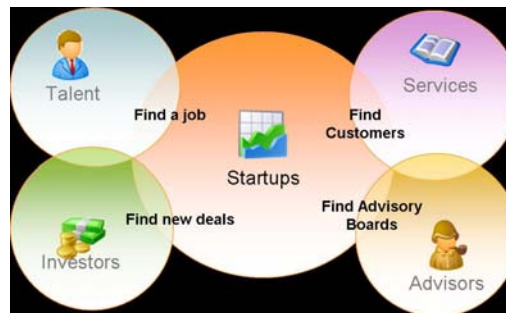

WHAT IS THE GO BIG NETWORK?

An internet-based, interactive “virtual network” for entrepreneurs and the resources providers who want to serve them.

The entrepreneur’s greatest challenge is to find someone to connect them to the resources they need to be successful. Entrepreneurs often do not know how to locate and access needed resources.

The Go BIG Network solves this problem by connecting entrepreneurs with resource providers, advisors, talent and investors .

Go BIG also levels the playing field for rural entrepreneurs by reducing isolation.

The Go BIG Solution:

Bringing together all of the parties on-line

What does the Go BIG Network do for Communities of Interest?

- Provides networking vehicle for people with similar interests
- Allows for the creation of private interest and/or member-based networks
- Enhances access to needed expertise and services, without dependence on proximity

How do I use the Go BIG Network?

1. Go online and create an individual profile
2. Search the Network for other members
3. Message each other through the system
4. Build a network of colleagues
5. Broadcast and receive requests through your network
6. Find needed resources and services

OHIO STATE UNIVERSITY EXTENSION

Sustainable Development Center
16714 Wolf Run Road 215
Caldwell OH 43724
Phone: 740-732-2381
Fax: 740-732-5992
snyder.252@osu.edu
sustainabledevelopment.osu.edu